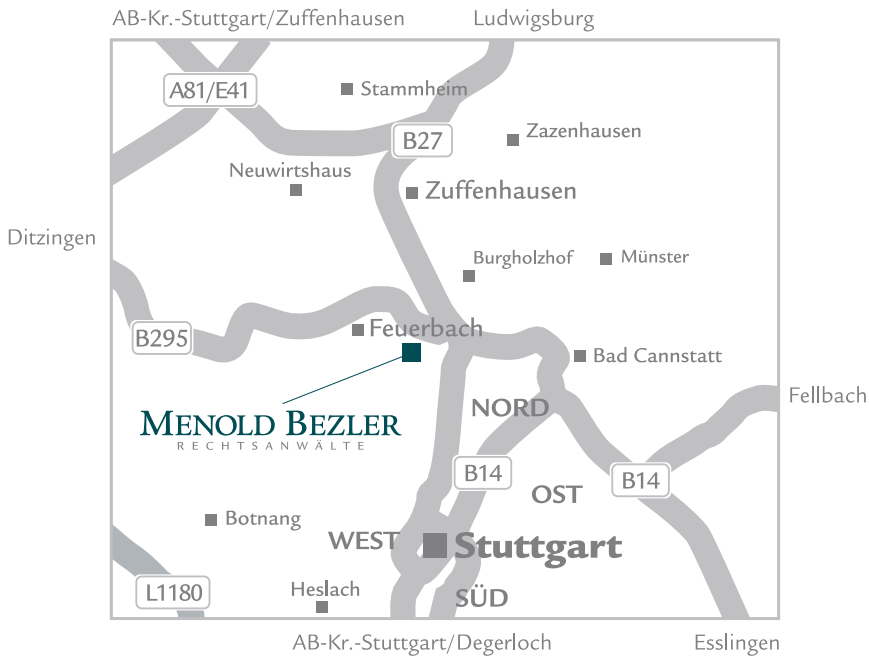

MENOLD BEZLER

RECHTSANWÄLTE

Menold Bezler Attorneys-at-law
Stresemannstraße 79, 70191 Stuttgart
and Rheinstraße 3, 70469 Stuttgart
phone +49 711 86040-00, fax +49 711 86040-01
Entrance via Stresemannstraße 79
kontakt@menoldbezler.de, www.menoldbezler.de

If approaching on the autobahn A8 from Karlsruhe:

At the Leonberg autobahn intersection, join the autobahn A81 towards Heilbronn. Take the exit „Stuttgart-Feuerbach“ (no. 18) onto the B295 road towards „Stuttgart“ („Weilimdorfer Straße“, later „Ditzinger Straße“); then follow B295 road for approx. 10 km. Turn right into „Maybachstraße“. After 400 m turn left into „Stresemannstraße“.

If approaching on the autobahn A81 from Singen:

At the Stuttgart autobahn intersection, join the autobahn A831 towards „Stuttgart“, „Stuttgart Vaihingen“. After 2.8 km take the exit onto B14 road towards „Stuttgart-Nord“. Leave B14 after 2.9 km turn straight into „Wildparkstraße“. After 16 km turn right into „Rotenwaldstraße“. After 0.9 km turn left in L1187 („Geissachstraße“, later „Am Kräherwald“). After 2.1 km turn left into „Stresemannstraße“.

If approaching on the autobahn A8 from Ulm / Munich:

Take the exit „Wendlingen“ (no. 55) onto B313 road towards „Esslingen“, „Plochingen“. After 5.9 km change for B10 road towards „Plochingen, Esslingen, Stuttgart“, and follow the road for 23 km. After 0.6 km take B295 road until junction „Pragkreuzung“ („Bosch Tower“) and turn left into „Stresemannstraße“.

If approaching on the A81 from Heilbronn:

Take the exit „Stuttgart-Zuffenhausen“ (no. 17) onto B10 road towards „Stuttgart-Zentrum“. After 8.8 km at the junction „Pragkreuzung“ („Bosch Tower“) turn right into „Stresemannstraße“.

Visitor's parking space is available in our underground car park via Stresemannstraße.

If arriving at Stuttgart airport:

Take a taxi to „Stresemannstraße 79“ (approx. 30 minutes from the airport or 10 minutes from the main train station).

If travelling by public transportation from the main train station:

Take the U-Bahn (underground) line U6 heading for „Gerlingen“ or U7 heading for „Mönchfeld“. Depart at the „Pragsattel“ stop and use the exit in the direction of „Bosch Tower“, „Busbahnhof“. From „Mercedes-Benz Bank“, turn left onto „Stresemannstraße“.