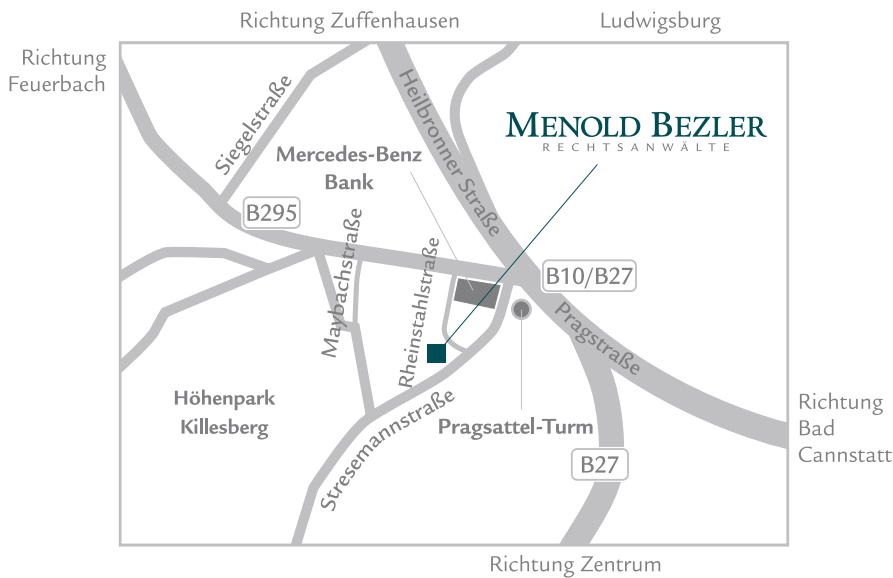

MENOLD BEZLER

RECHTSANWÄLTE

Menold Bezler Attorneys-at-law
Stresemannstraße 79, 70191 Stuttgart
and Rheinstraße 3, 70469 Stuttgart
phone +49 711 86040-00, fax +49 711 86040-01
Entrance via Stresemannstraße 79
kontakt@menoldbezler.de, www.menoldbezler.de

If approaching on the autobahn A8 from Karlsruhe:

At the Leonberg autobahn intersection, join the autobahn A81 towards Heilbronn. Take the exit „Stuttgart-Feuerbach“ (no. 18) onto the B295 road towards „Stuttgart“ („Weilimdorfer Straße“, later „Ditzinger Straße“); then follow B295 road for approx. 10 km. Turn right into „Maybachstraße“. After 400 m turn left into „Stresemannstraße“.

If approaching on the autobahn A81 from Singen:

At the Stuttgart autobahn intersection, join the autobahn A831 towards „Stuttgart“, „Stuttgart Vaihingen“. After 2.8 km take the exit onto B14 road towards „Stuttgart-Nord“. Leave B14 after 2.9 km turn straight into „Wildparkstraße“. After 16 km turn right into „Rotenwaldstraße“. After 0.9 km turn left in L1187 („Geissachstraße“, later „Am Kräherwald“). After 2.1 km turn left into „Stresemannstraße“.

If approaching on the autobahn A8 from Ulm / Munich:

Take the exit „Wendlingen“ (no. 55) onto B313 road towards „Esslingen“, „Plochingen“. After 5.9 km change for B10 road towards „Plochingen, Esslingen, Stuttgart“, and follow the road for 23 km. After 0.6 km take B295 road until junction „Pragkreuzung“ („Bosch Tower“) and turn left into „Stresemannstraße“.

If approaching on the A81 from Heilbronn:

Take the exit „Stuttgart-Zuffenhausen“ (no. 17) onto B10 road towards „Stuttgart-Zentrum“. After 8.8 km at the junction „Pragkreuzung“ („Bosch Tower“) turn right into „Stresemannstraße“.

Visitor's parking space is available in our underground car park via Stresemannstraße.

If arriving at Stuttgart airport:

Take a taxi to „Stresemannstraße 79“ (approx. 30 minutes from the airport or 10 minutes from the main train station).

If travelling by public transportation from the main train station:

Take the U-Bahn (underground) line U6 heading for „Gerlingen“ or U7 heading for „Mönchfeld“. Depart at the „Pragsattel“ stop and use the exit in the direction of „Bosch Tower“, „Busbahnhof“. From „Mercedes-Benz Bank“, turn left onto „Stresemannstraße“.